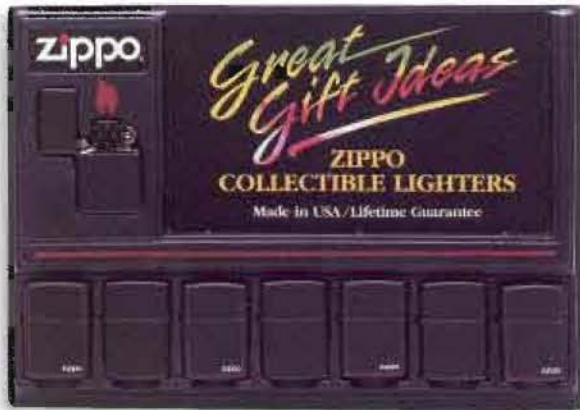

PROFIT PANELS

BMA-8 **$127.60**
4 ea. No. 218 Black Matte Regular Lighters
4 ea. No. 218ZB Black Matte Regular Lighters w/Zippo and Border