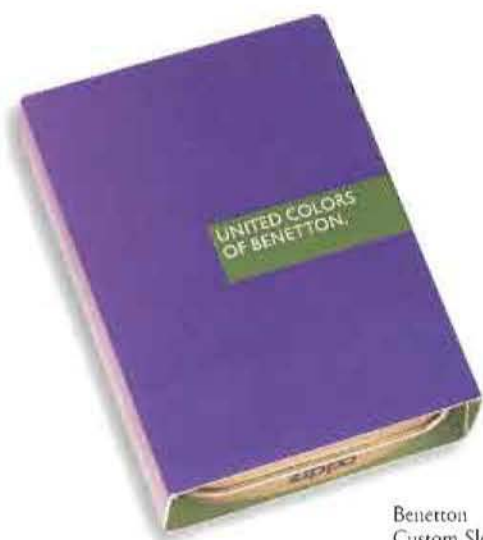

Benetton
Custom Sleeve