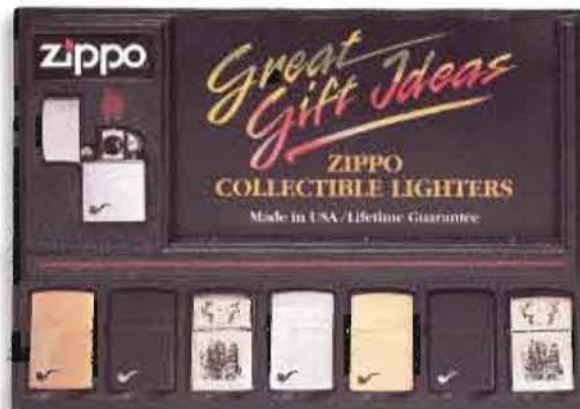

PLA-8 **$137.60**
2 ea. Pipe Lighters No. 200PL, 204PL, 218PL, 359PL