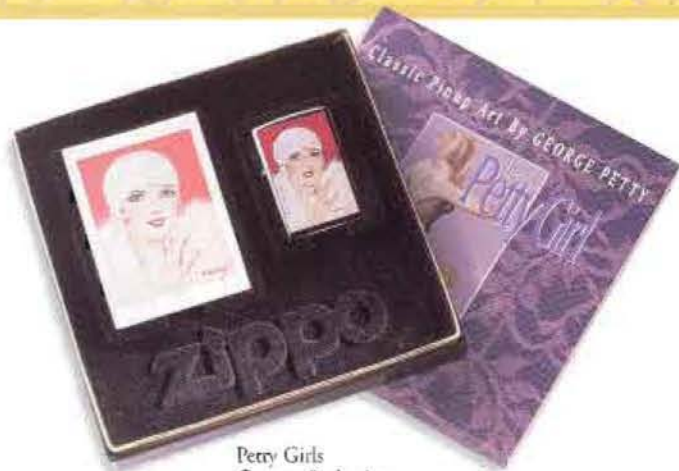

Petty Girls  
Custom Packaging

*George Brown Petty IV was the father of the All-American pinup—literally. His daughter, Marjorie, was his primary model throughout the '30s and '40s. Now Marjorie and five more beautiful girls are available on Zippo lighters. Each is packaged in a deluxe gift box with a custom sleeve, and comes with a companion trading card. Collect them all!*