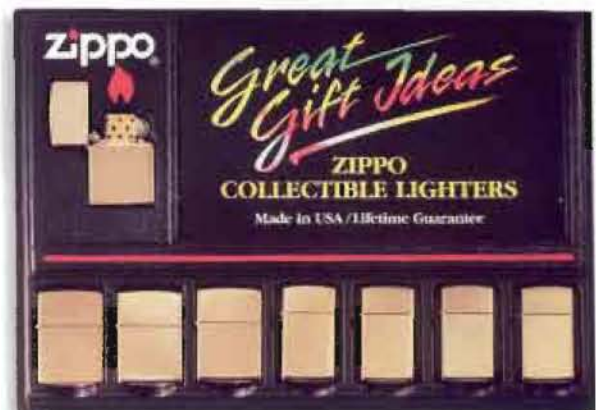

**POUCHES**

LPLB  
Lighter Pouch  
with Loop, Brown  
\$7.95

LPCBK  
Lighter Pouch  
with Clip, Black  
\$7.95

LPCB  
Lighter Pouch  
with Clip, Brown  
\$7.95

RKLP  
Nylon Lighter  
and Knife Pouch  
\$15.95

RLP  
Nylon Lighter  
Pouch  
\$10.95

LPLBK  
Lighter Pouch  
with Loop, Black  
\$7.95

LKP  
Lighter/Knife  
Leather Pouch  
\$13.95

LPGS  
Lighter Pouch  
Gift Set  
\$11.95

Please specify lighter and pouch to be packaged in gift set. Price includes gift set and pouch. Add cost of lighter to price of LPGS.

 PROFIT PANELS

**BMA-8** **\$127.60**  
 4 ea. No. 218 Black Matte Regular Lighters  
 4 ea. No. 218ZB Black Matte Regular Lighters w/Zippo and Border

**BR-8** **\$141.60**  
 4 ea. No. 1654 Slim High Polish Brass  
 2 ea. No. 254 Regular High Polish Brass  
 2 ea. No. 204 Regular Brush Finish Brass