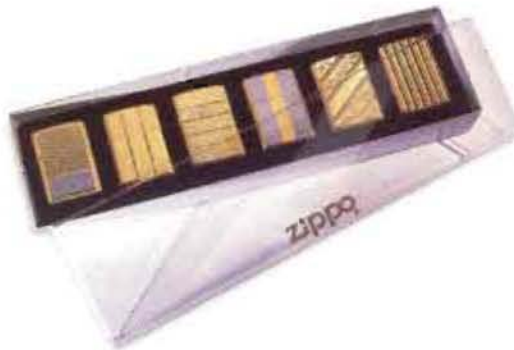

ESP
Six Lighter Package
$3.50
(Add the price above to any six lighters)