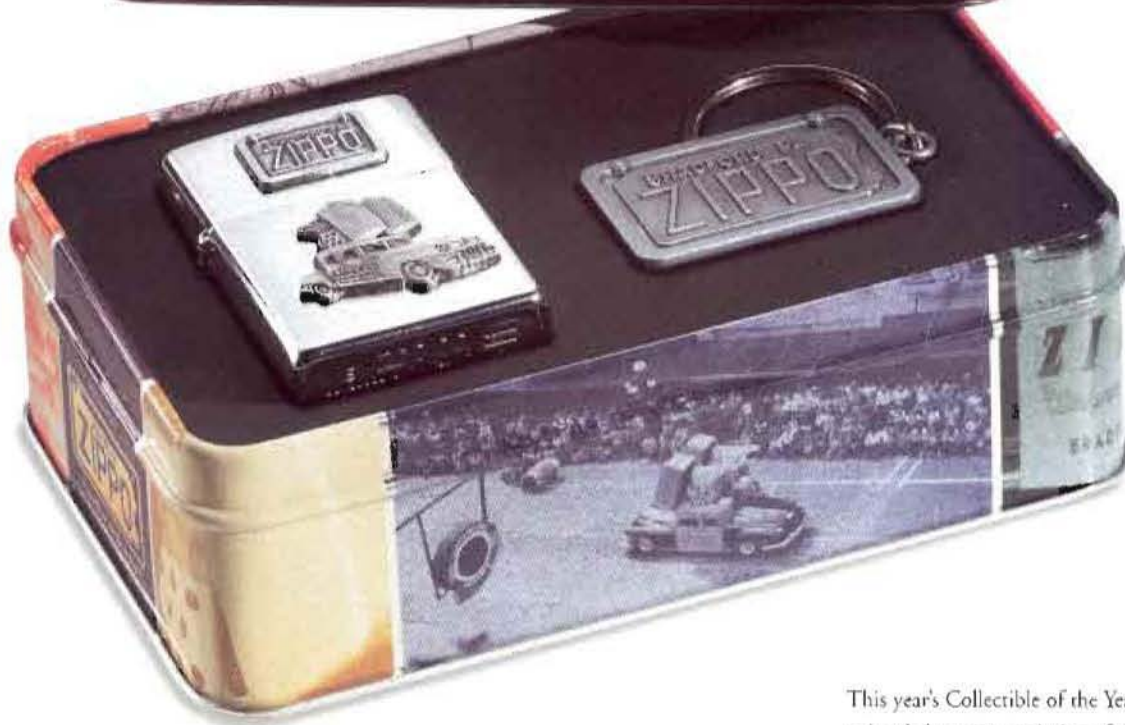

# 1998 LIMITED EDITION

*Only 250,000  
will be produced!*

*The Zippo Car commemorative  
lighter is a limited edition collectible.  
Available only during 1998,  
just 250,000 will be produced.*

This year's Collectible of the Year features a detailed pewter rendering of the Zippo Car and the Zippo Pennsylvania license plate. The commemorative tin visually chronicles the colorful history of the famed Zippo Car.  
C98 \$32.95

# COLLECTIBLE OF THE YEAR

*Armed with massive twin lighters towering above its modest roof line, the distinctive Zippo Car appeared in nearly every major parade in the country in 1948 and 1949, helping make Zippo a household name ... and the Zippo lighter a household item. This year, restoration work was successfully completed on a new Zippo Car, which is on permanent display at the Zippo/Case Visitors Center in Bradford, Pennsylvania. In recognition of its vast popularity,*

*the goodwill it generated, and the memories it created, Zippo presents the 1998 Limited Edition Collectible of the Year ... the original 1947 Zippo Car!*