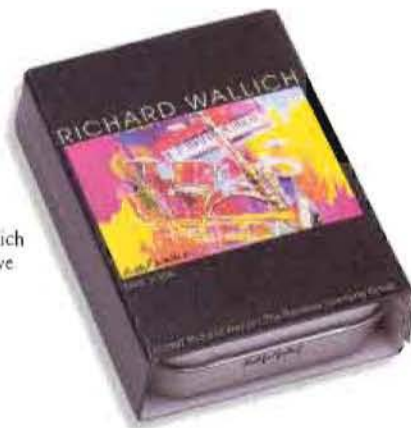

Richard Wallich
Custom Sleeve