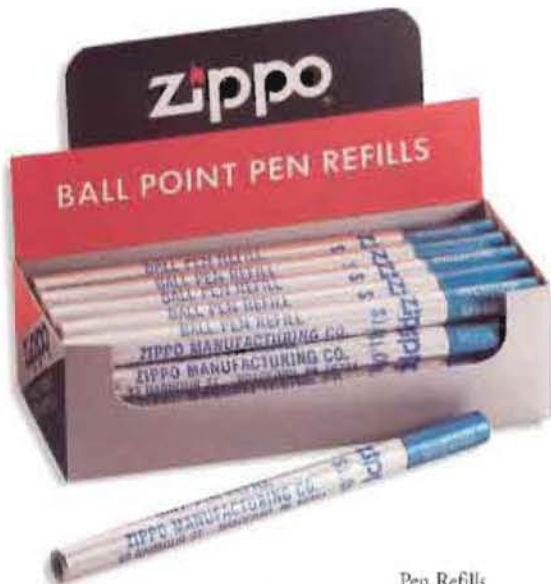

PEN REFILLS (for Stylus Series)

No. P5806
24-Pack Pen Refills
(Tubes)
$1.00 per tube

Pen Refills Available:
Blue Medium
Black Medium
Black Fine