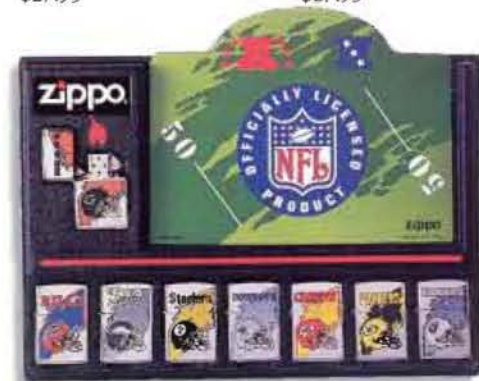

NFL
Empty pauer with custom header,
order any eight lighters.