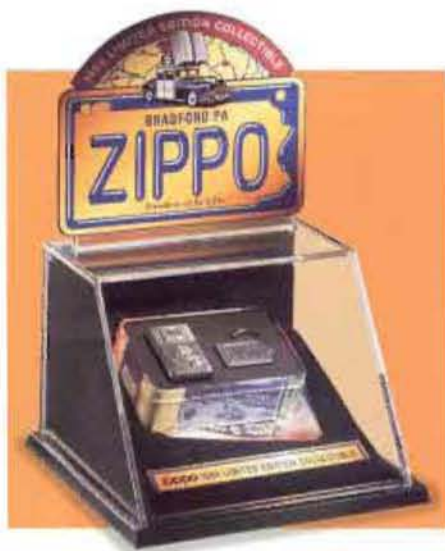

# 1998 LIMITED EDITION

*Only 250,000  
will be produced!*

*The Zippo Car commemorative  
lighter is a limited edition collectible.  
Available only during 1998,  
just 250,000 will be produced.*

This year's Collectible of the Year features a detailed pewter rendering of the Zippo Car and the Zippo Pennsylvania license plate. The commemorative tin visually chronicles the colorful history of the famed Zippo Car.  
C98 \$32.95

# COLLECTIBLE OF THE YEAR

*Armed with massive twin lighters towering above its modest roof line, the distinctive Zippo Car appeared in nearly every major parade in the country in 1948 and 1949, helping make Zippo a household name ... and the Zippo lighter a household item. This year, restoration work was successfully completed on a new Zippo Car, which is on permanent display at the Zippo/Case Visitors Center in Bradford, Pennsylvania. In recognition of its vast popularity,*

*the goodwill it generated, and the memories it created, Zippo presents the 1998 Limited Edition Collectible of the Year ... the original 1947 Zippo Car!*