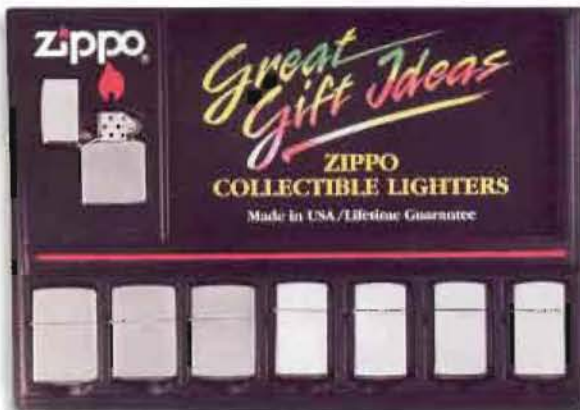

RLP  
Nylon Lighter  
Pouch  
\$10.95

LPLBK  
Lighter Pouch  
with Loop, Black  
\$7.95

LKP  
Lighter/Knife  
Leather Pouch  
\$13.95

LPGS  
Lighter Pouch  
Gift Set  
\$11.95

Please specify lighter and pouch to be packaged in gift set. Price includes gift set and pouch. Add cost of lighter to price of LPGS.

 PROFIT PANELS

**BMA-8** **\$127.60**  
 4 ea. No. 218 Black Matte Regular Lighters  
 4 ea. No. 218ZB Black Matte Regular Lighters w/Zippo and Border

**BR-8** **\$141.60**  
 4 ea. No. 1654 Slim High Polish Brass  
 2 ea. No. 254 Regular High Polish Brass  
 2 ea. No. 204 Regular Brush Finish Brass