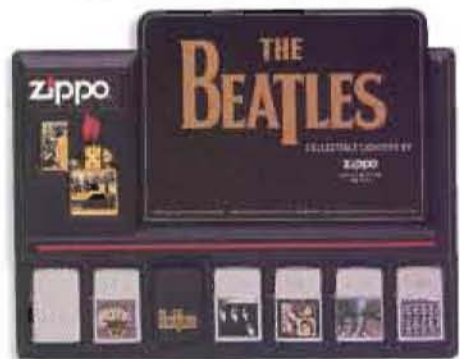

BTLS-6  
Beatles Album Gift Set  
High Polish Chrome  
\$192.70

No. 250BTL 473  
Magical Mystery Tour  
High Polish Chrome  
\$33.95

No. 250BTL 474  
Abbey Road  
High Polish Chrome  
\$33.95

No. 250BTL 475  
Let it Be  
High Polish Chrome  
\$33.95

BTLS-2  
Beatles Gift Set  
High Polish Chrome  
\$41.95

No. 254BBTL 493  
Beatles Anthology  
High Polish Brass  
\$33.95

No. 236BTL 502  
The Beatles Logo/Emblem  
Black Crackle  
\$28.95

Reverse side of each  
album lighter features  
a track-by-track  
listing for that album.

Beatles  
Custom Sleeve

BTLS-8  
Beatles panel includes one of each lighter shown  
plus panel and custom header.  
\$255.60

*Their music was the soundtrack of the Sixties. They influenced our clothing, our attitudes, and our lives, and changed popular music forever. The four lads from Liverpool are celebrated on a Zippo six-pack of polished chrome lighters spanning their musical career. The chrome lighters are also available separately, as are the Anthology brass lighter and the black crackle Beatles emblem lighter.*