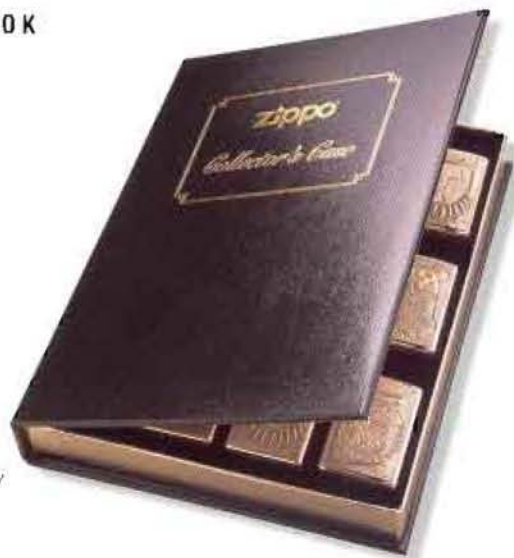

COLLECTOR'S BOOK

No. 174710
This distinctive volume is ideal for the storage and display of up to 12 treasured Zippo lighters. Black leatherette binding and velour display platform. (Lighters not included)
$18.95